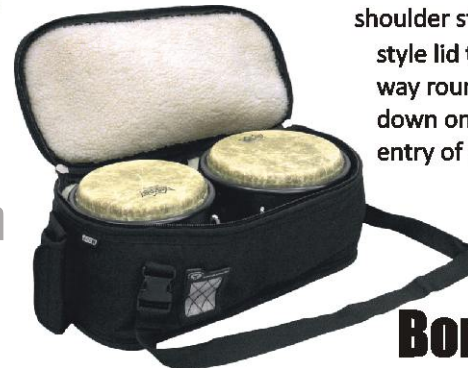

The Bongo bag comes with carrying handle & detachable shoulder strap fitted. Coffin style lid that unzip all the way round and hinge down one side for easy entry of bongo. Outer

zipped pocket to take spares & accessories.