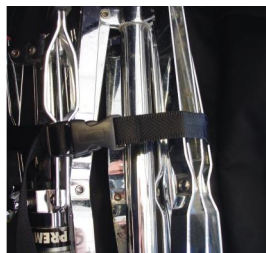

5028 28" x 16" x 10" standard hardware bag
5036 36" x 16" x 10" standard hardware bag
5047 47" x 16" x 10" standard hardware bag

for design, quality, reliability, choice & confidence

nothing comes close