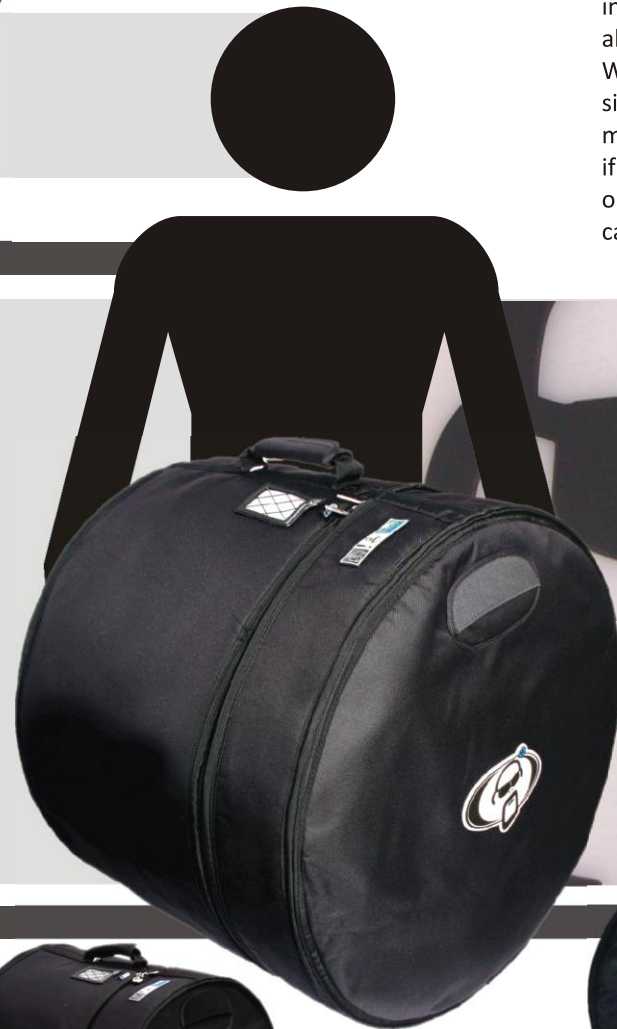

**1616 - 16" x 16" bass drum case
with front accessory zipped pocket**

All Protection Racket bass drum case internal dimensions will accommodate all fixtures & fittings on your bass drum. We base our measurements on the shell size of the drum and allow for tom arm mount, spurs/legs and drum hoops. So, if you have a 22" x 16" bass drum order our model 1622 - 22" x 16" bass drum case for a perfect fit.