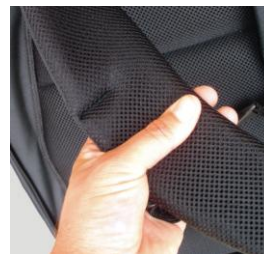

getting you there since 1994

GUITAR CASES

DELUXE RANGE

Spec for Deluxe range: **Racketex** Outer
Padding: **26mm ROCKET FOAM**
Inner **Propile** lining, Inner neck support
retaining strap outer pockets stationary
compartments.

Deluxe range model numbers:

- 7150 Electric
- 7151 Bass
- 7152 Classical
- 7153 Acoustic
- 7154 Acoustic Bass

for design, quality, reliability, choice & confidence

nothing comes close