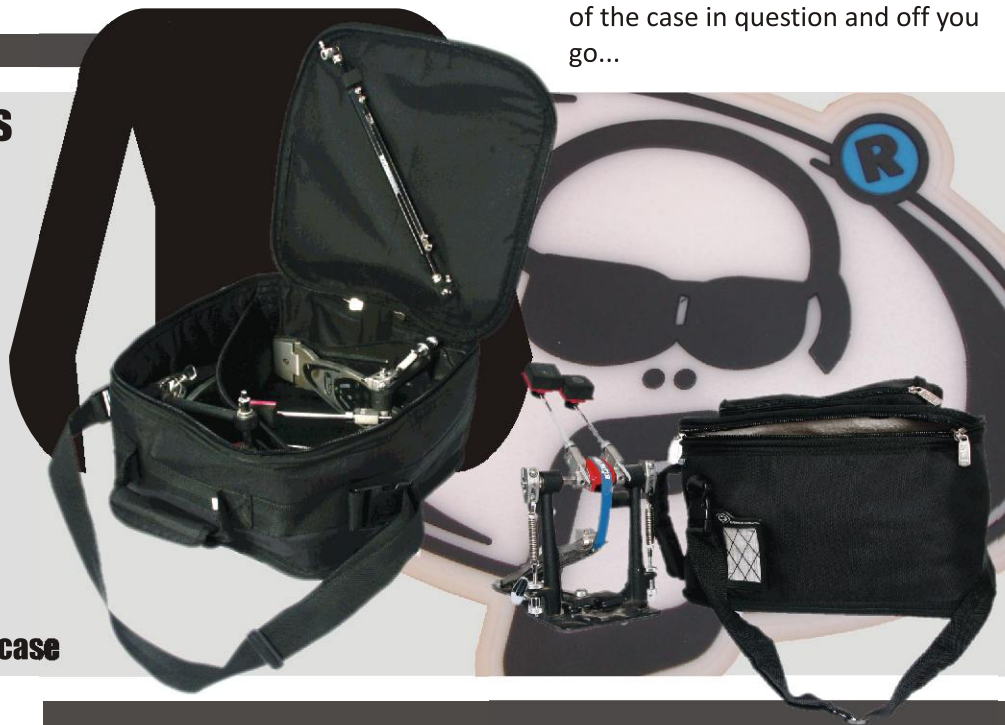

getting you there since 1994

ACCESSORIES CONTINUED

Strap On

The strap on simply fixes under the handle of your drum case handle, it really is that simple.

The strap on is a simple piece of kit that all drummers should have in their kit bag. When you are desperate for a shoulder strap, just whip it out place under the handle of the case in question and off you go...

Bass drum pedal cases

Both pedal bags come with carrying handle & detachable shoulder strap fitted. Coffin style lids that unzip all the way round and hinge down one side or easy entry of bass drum pedals.

Double pedal case

Bass drum muffler

The Protection Racket bass drum muffler is a very efficient muffling pillow that attaches to the bottom of the bass drum via velcro. It is completely adjustable so you can achieve your ideal bass drum sound. One size fits all bass drums for an unbelievable sound.

www.protectionracket.com