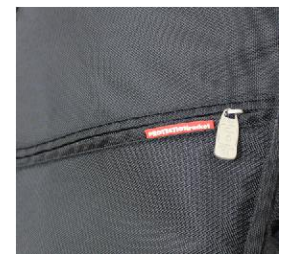

getting you there since 1994

GUITAR CASES

Gig Bags

Quite simply, Protection Racket Gig Bags are the most stylish, practical and affordable gigs bags that money can buy. Available for Electric guitar, Bass guitar and Acoustic guitar.

Gig Bag specifications

1. Outer = Racketex as per drum cases
2. Inner = Velvetex (soft but hard wearing brushed cotton) + Racketex square's at Neck & Bridge areas + adjustable foam neck block & guitar base block
3. Foam = high density 10mm foam
4. 2 x pockets on front. 1. Bottom pocket (38cm x 26cm) Top Pocket. 2. (25cm x 18cm)
5. new RED Protection Racket silicone badge
6. AAA style handle, as used on AAA drum cases
7. 2 x plastic feet on base of case.
8. Padded ergonomic and breathable, fully adjustable shoulder straps
9. 1 x hanging D-ring (plastic) at top of case 1 x hanging (webbing) d-ring on front side of case by top pocket
10. Luggage tag on back of case at top

internal dimensions:

Guitar: 14 1/2" (lower bow) x 41 1/2" (length) x 4" (depth)
Acoustic: 16" (lower bow) x 42" (length) x 5" (Depth)
Bass: 14 1/2" (lower bow) 48 3/4" (length) x 4" (depth)

for design, quality, reliability, choice & confidence

nothing comes close