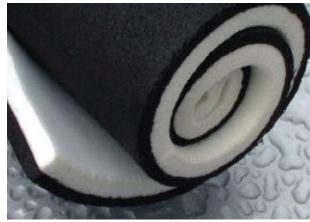

Propadd

Superior dual density foam hard on the outside and soft on the inside, giving incredible strength & rigidity whilst keeping the cases very light. The characteristics deflect and dissipate impact forces so that none of the shock passes to the instrument in transit.