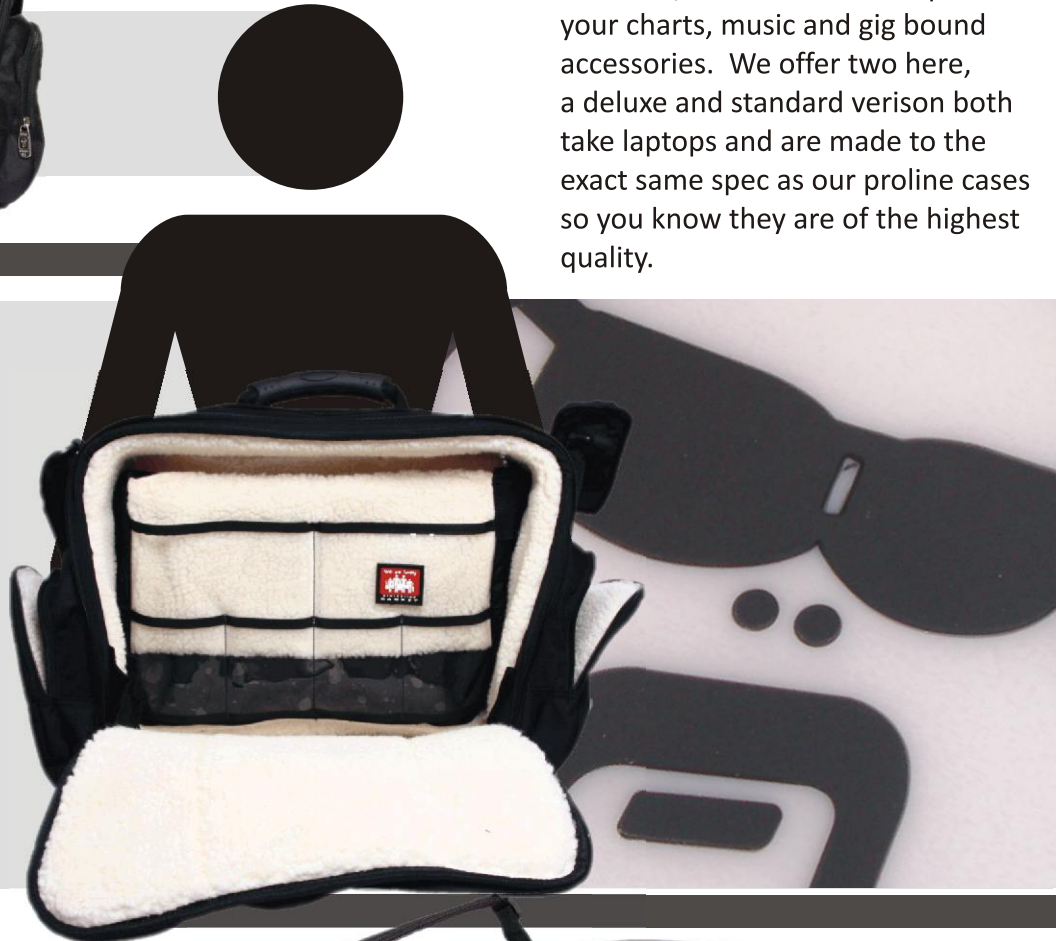

Deluxe utility

The deluxe utility case has internal Dimensions of 44L x 17W x 35H/cm, weighs in at 3.11 kg & is brimming with cool features.

This is the perfect travel companion; Double compartment fully padded business bag, Two front, two side and One back zipper pockets, Easy access to laptop compartment, hideaway ergonomic rubber carry handle, Non-slip adjustable neoprene shoulder pad, Fiberglass PE board support frame, Abrasion resistant base. Phew!

Ergonomic rubber carry handle, Non-slip adjustable neoprene shoulder pad, Fiberglass PE board support frame, Abrasion resistant base. Phew!